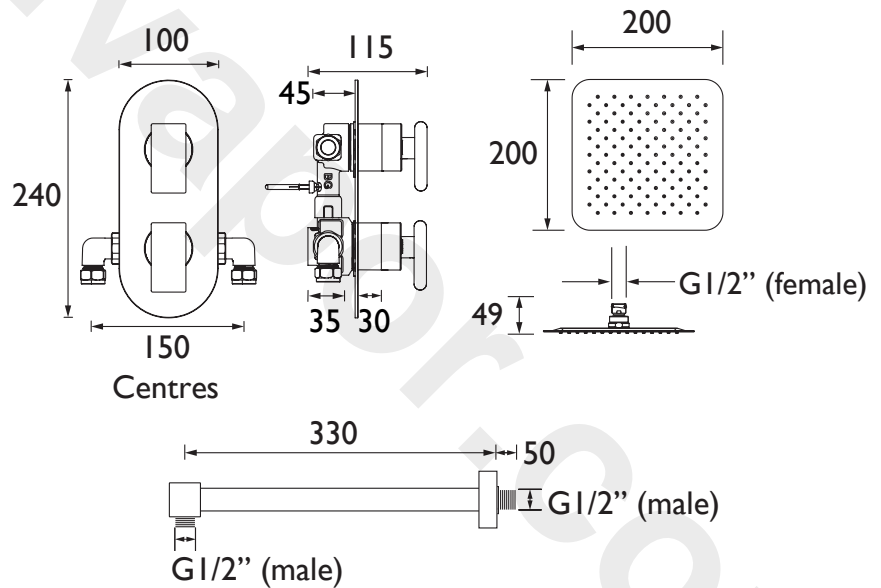

PIVOT SHWR PK 3

PIVOT Shower Range

Pivot Shower Pack 3 Complete

Features:

- Single outlet valve
- 200mm square slimline fixed head with shower arm

Product Certifications:

For more products, visit our website:
<http://www.bristan.com>

Specification

Style:	Contemporary
Finish/Colour:	Chrome Plated
Main Construction Material:	Brass; ABS
No of Controls:	2
Shower Type:	Dual Control
Shower Head Type:	Fixed Head
Valve/Cartridge Type:	3/4" Ceramic Disc Valve 1/4 turn
Maximum Hot Water Supply Temperature °C:	65
Maximum Static Pressure: (bar)	10
Plumbing System Suitability:	Suitable for all plumbing systems
Working Pressure Range:	Min: 0.2 bar, Max: 5 bar
Connection Inlet:	15mm Compression
Connection Outlet:	G 1/2"
Isolation Valve Included:	No
Check Valve Included:	Yes

Dimensions (measurements in mm)

Flow Rates (l/min)

System Pressure (bar)	0.2	0.5	1	2	3	5
Outlet with Flow Regulator	4.7	7.5	10.6	12.1	12.2	12.7
Outlet without Flow Regulator	7.9	14.2	20.1	28.4	34.8	44.9

TECHNICAL DATA SHEET

BRISTAN

TAPS & SHOWERS

D1